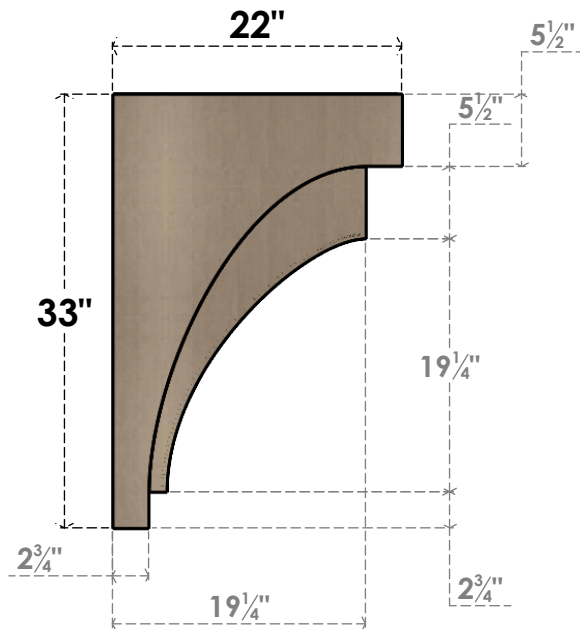

ITEM NUMBER: CORU11X22X33RIVRCPR

11"W X 22"D X 33"H SERIES 2 CLASSIC RIVERA ROUGH CEDAR TIMBERTHANE
FAUX WOOD CORBEL, PRIMED

SIDE PROFILE

FRONT PROFILE

ISOMETRIC

EKENA MILLWORK
2300 WEST MAIN ST.
CLARKSVILLE, TX 75426
TOLL FREE: 866-607-0453
WWW.EKENAMILLWORK.COM

NOTES

1. INSTALLATION TO BE COMPLETED IN ACCORDANCE WITH MANUFACTURER'S SPECIFICATIONS.
2. DRAWING MAY NOT BE TO SCALE
3. THIS DRAWING IS INTENDED FOR DESIGN AND PLANNING PURPOSES ONLY.
4. ALL INFORMATION CONTAINED HEREIN WAS CURRENT AT THE TIME OF DEVELOPMENT BUT MUST BE REVIEWED AND APPROVED BY THE PRODUCT MANUFACTURER TO BE CONSIDERED ACCURATE.
5. TIMBERTHANE ARCHITECTURAL PRODUCTS ARE MADE FROM HIGH DENSITY URETHANE AND COME FACTORY PRIMED