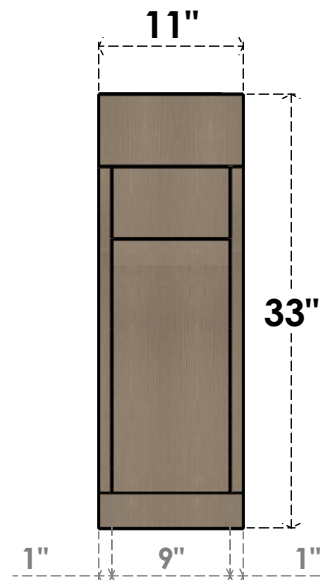

ITEM NUMBER: CORU11X22X33RIVRCPR

11"W X 22"D X 33"H SERIES 2 CLASSIC RIVERA ROUGH CEDAR TIMBERTHANE
FAUX WOOD CORBEL, PRIMED

SIDE PROFILE

FRONT PROFILE

ISOMETRIC

EKENA MILLWORK
2300 WEST MAIN ST.
CLARKSVILLE, TX 75426
TOLL FREE: 866-607-0453
WWW.EKENAMILLWORK.COM

NOTES

1. INSTALLATION TO BE COMPLETED IN ACCORDANCE WITH MANUFACTURER'S SPECIFICATIONS.
2. DRAWING MAY NOT BE TO SCALE
3. THIS DRAWING IS INTENDED FOR DESIGN AND PLANNING PURPOSES ONLY.
4. ALL INFORMATION CONTAINED HEREIN WAS CURRENT AT THE TIME OF DEVELOPMENT BUT MUST BE REVIEWED AND APPROVED BY THE PRODUCT MANUFACTURER TO BE CONSIDERED ACCURATE.
5. TIMBERTHANE ARCHITECTURAL PRODUCTS ARE MADE FROM HIGH DENSITY URETHANE AND COME FACTORY PRIMED