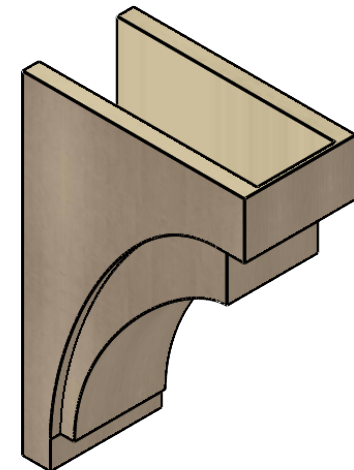

ITEM NUMBER: CORU11X22X33RIVRCPR

11"W X 22"D X 33"H SERIES 2 CLASSIC RIVERA ROUGH CEDAR TIMBERTHANE
FAUX WOOD CORBEL, PRIMED

SIDE PROFILE

FRONT PROFILE

ISOMETRIC

EKENA MILLWORK
2300 WEST MAIN ST.
CLARKSVILLE, TX 75426
TOLL FREE: 866-607-0453
WWW.EKENAMILLWORK.COM

NOTES

1. INSTALLATION TO BE COMPLETED IN ACCORDANCE WITH MANUFACTURER'S SPECIFICATIONS.
2. DRAWING MAY NOT BE TO SCALE
3. THIS DRAWING IS INTENDED FOR DESIGN AND PLANNING PURPOSES ONLY.
4. ALL INFORMATION CONTAINED HEREIN WAS CURRENT AT THE TIME OF DEVELOPMENT BUT MUST BE REVIEWED AND APPROVED BY THE PRODUCT MANUFACTURER TO BE CONSIDERED ACCURATE.
5. TIMBERTHANE ARCHITECTURAL PRODUCTS ARE MADE FROM HIGH DENSITY URETHANE AND COME FACTORY PRIMED